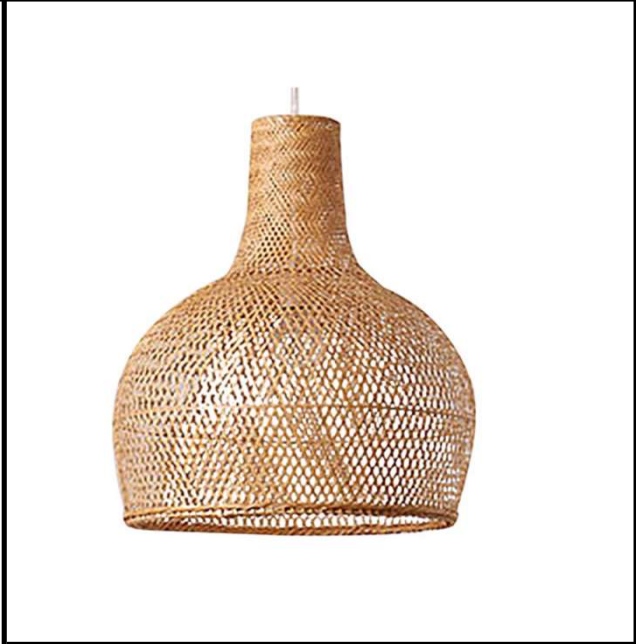

Sovitron Interior Pvt.Ltd.

Model Name	Bamboo Light / DL-BP23-9
Description	Downlighter

Technical description	Image
-----------------------	-------

Dimension	Based on Rquirement
Frame	Bamboo / Cane / Kauna
Color Tempertaure	3000K
Power	9W
Total Luminous Flux	630 lm
Efficacy	70 lm/W
IP rating	20
Color Rendering	≥80
Mounting	Pendant
Optics	E 27 Holder
Dimming	NON-Dimmable
Operating Voltage	220-240 VAC
Standard Lifetime	L70 minimum at 50,000 burning hours